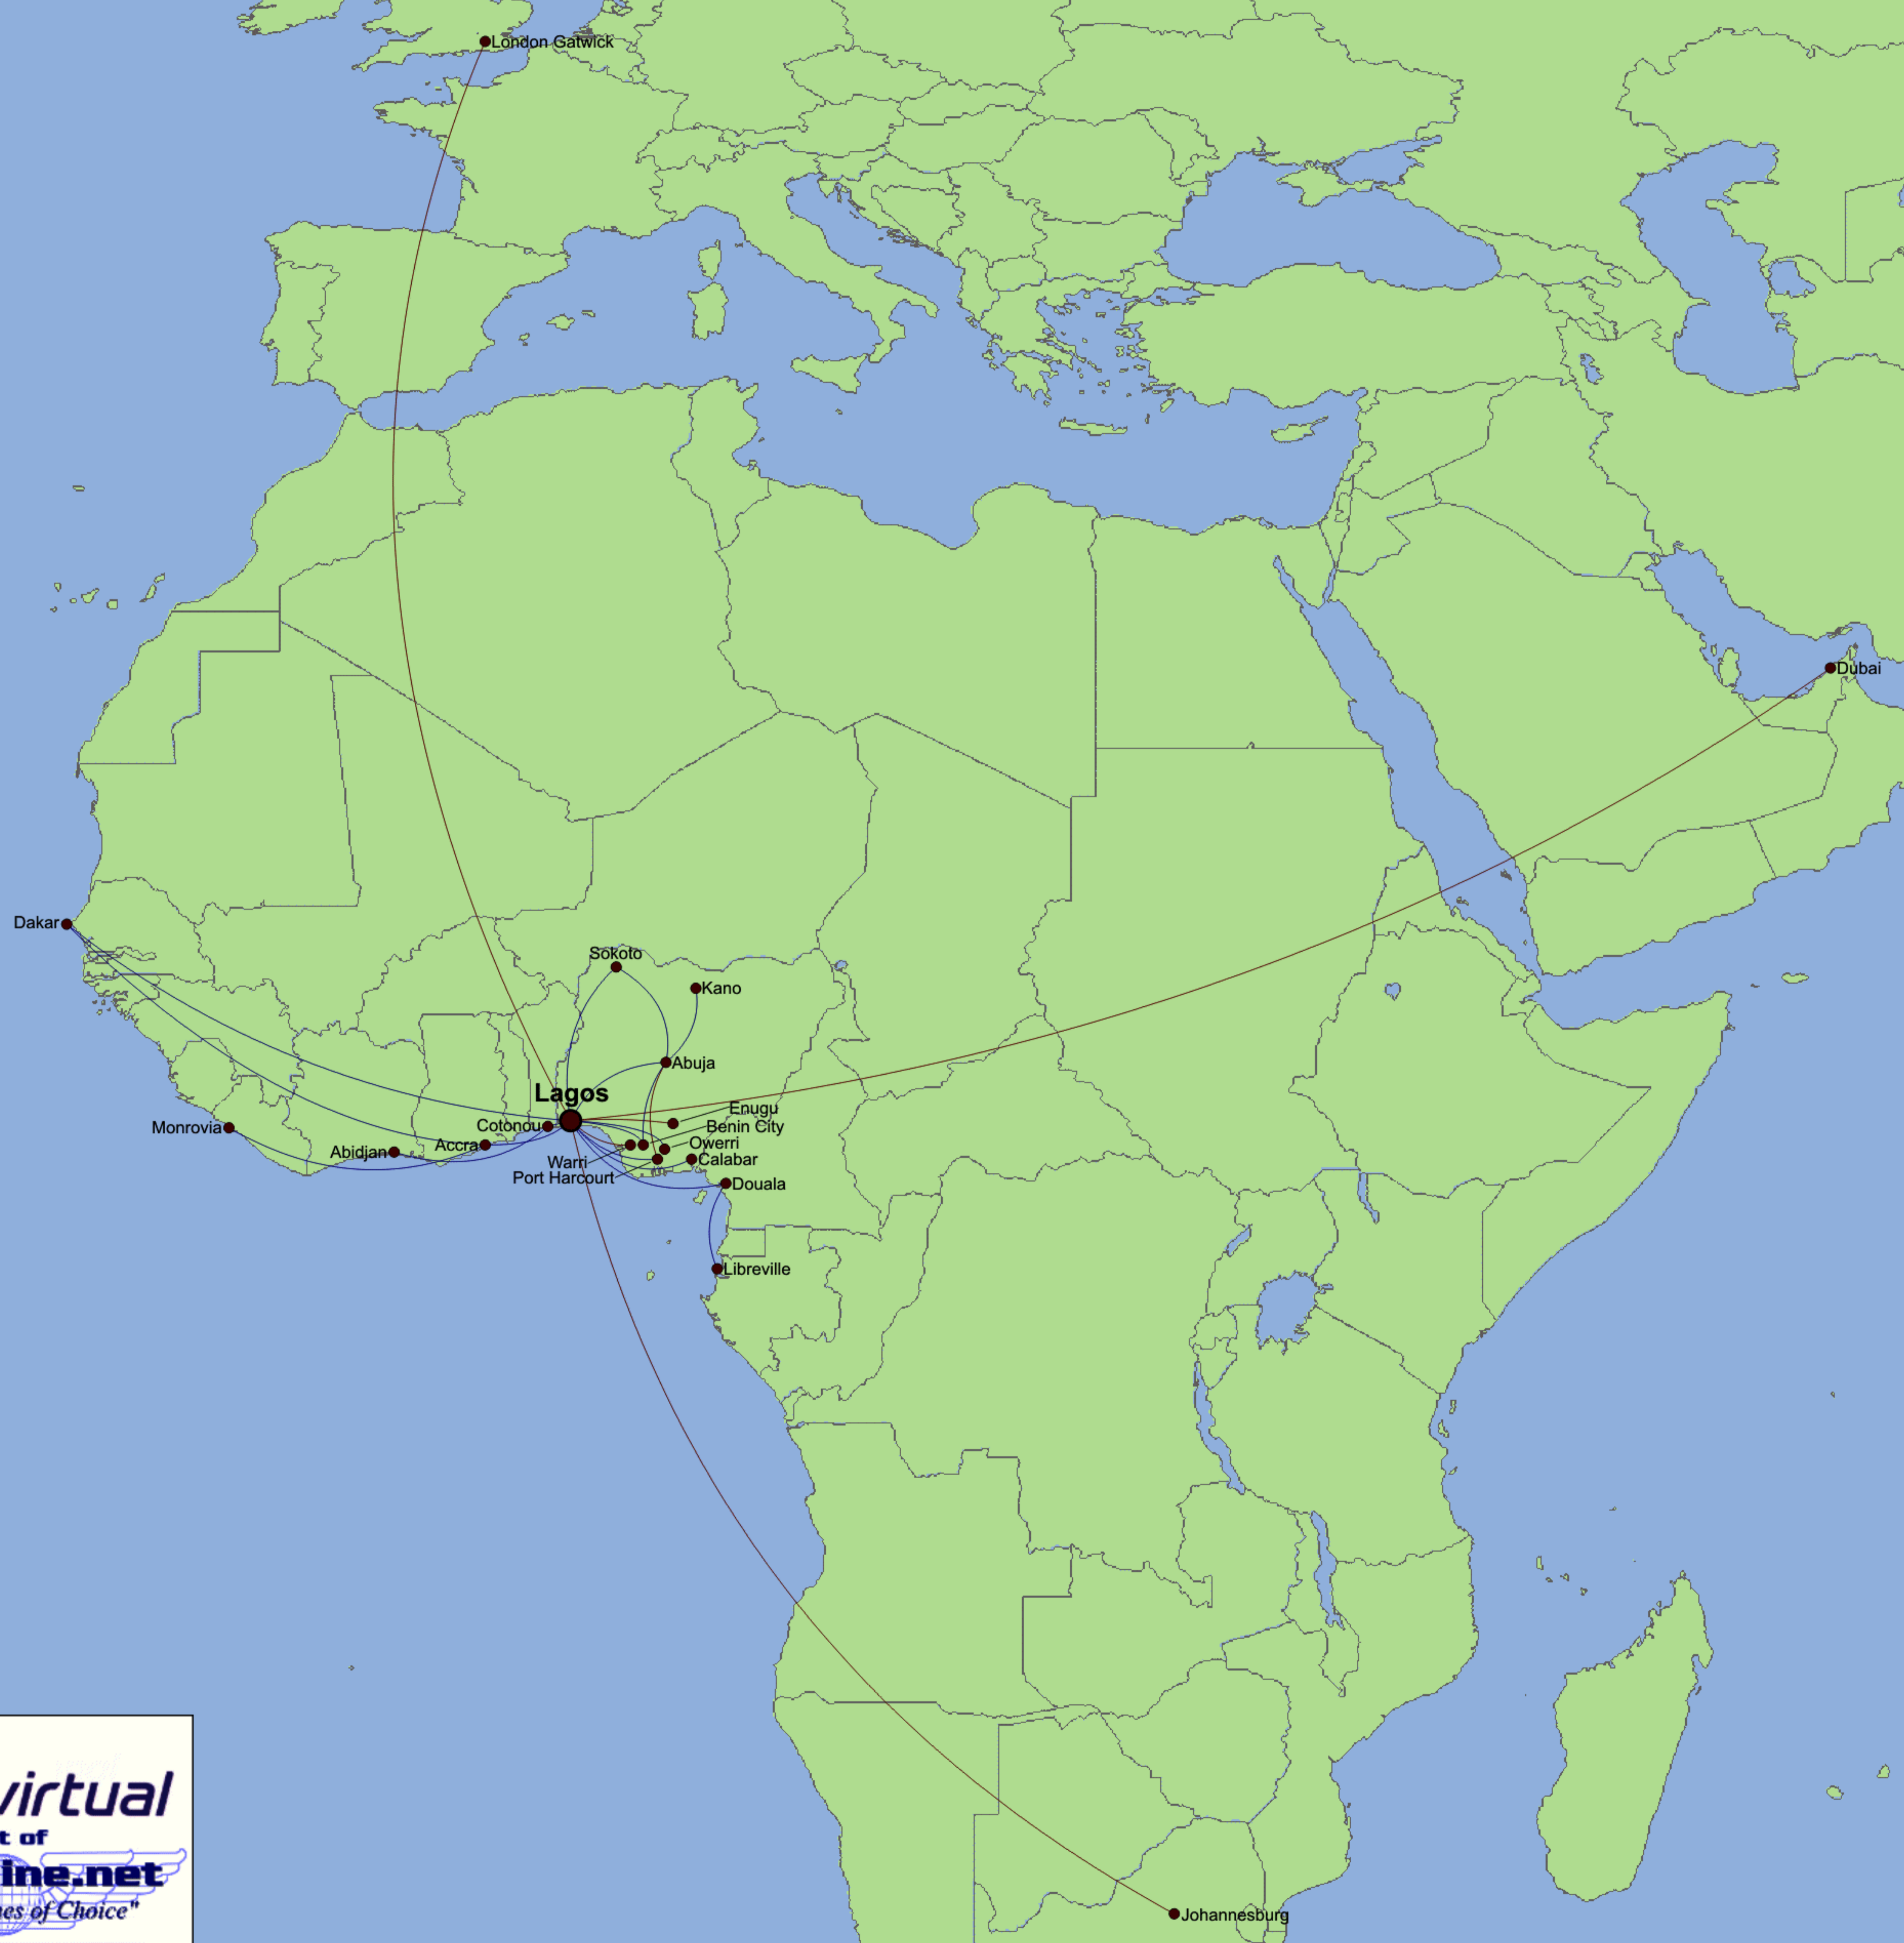

**virtual**  
 part of  
  
*"Virtual Airlines of Choice"*  
[www.simairline.net/virgin/](http://www.simairline.net/virgin/)  
  
**nigeria**  
 ■ Active Route  
 ■ Discontinued Route

Last updated on 26 January 2009