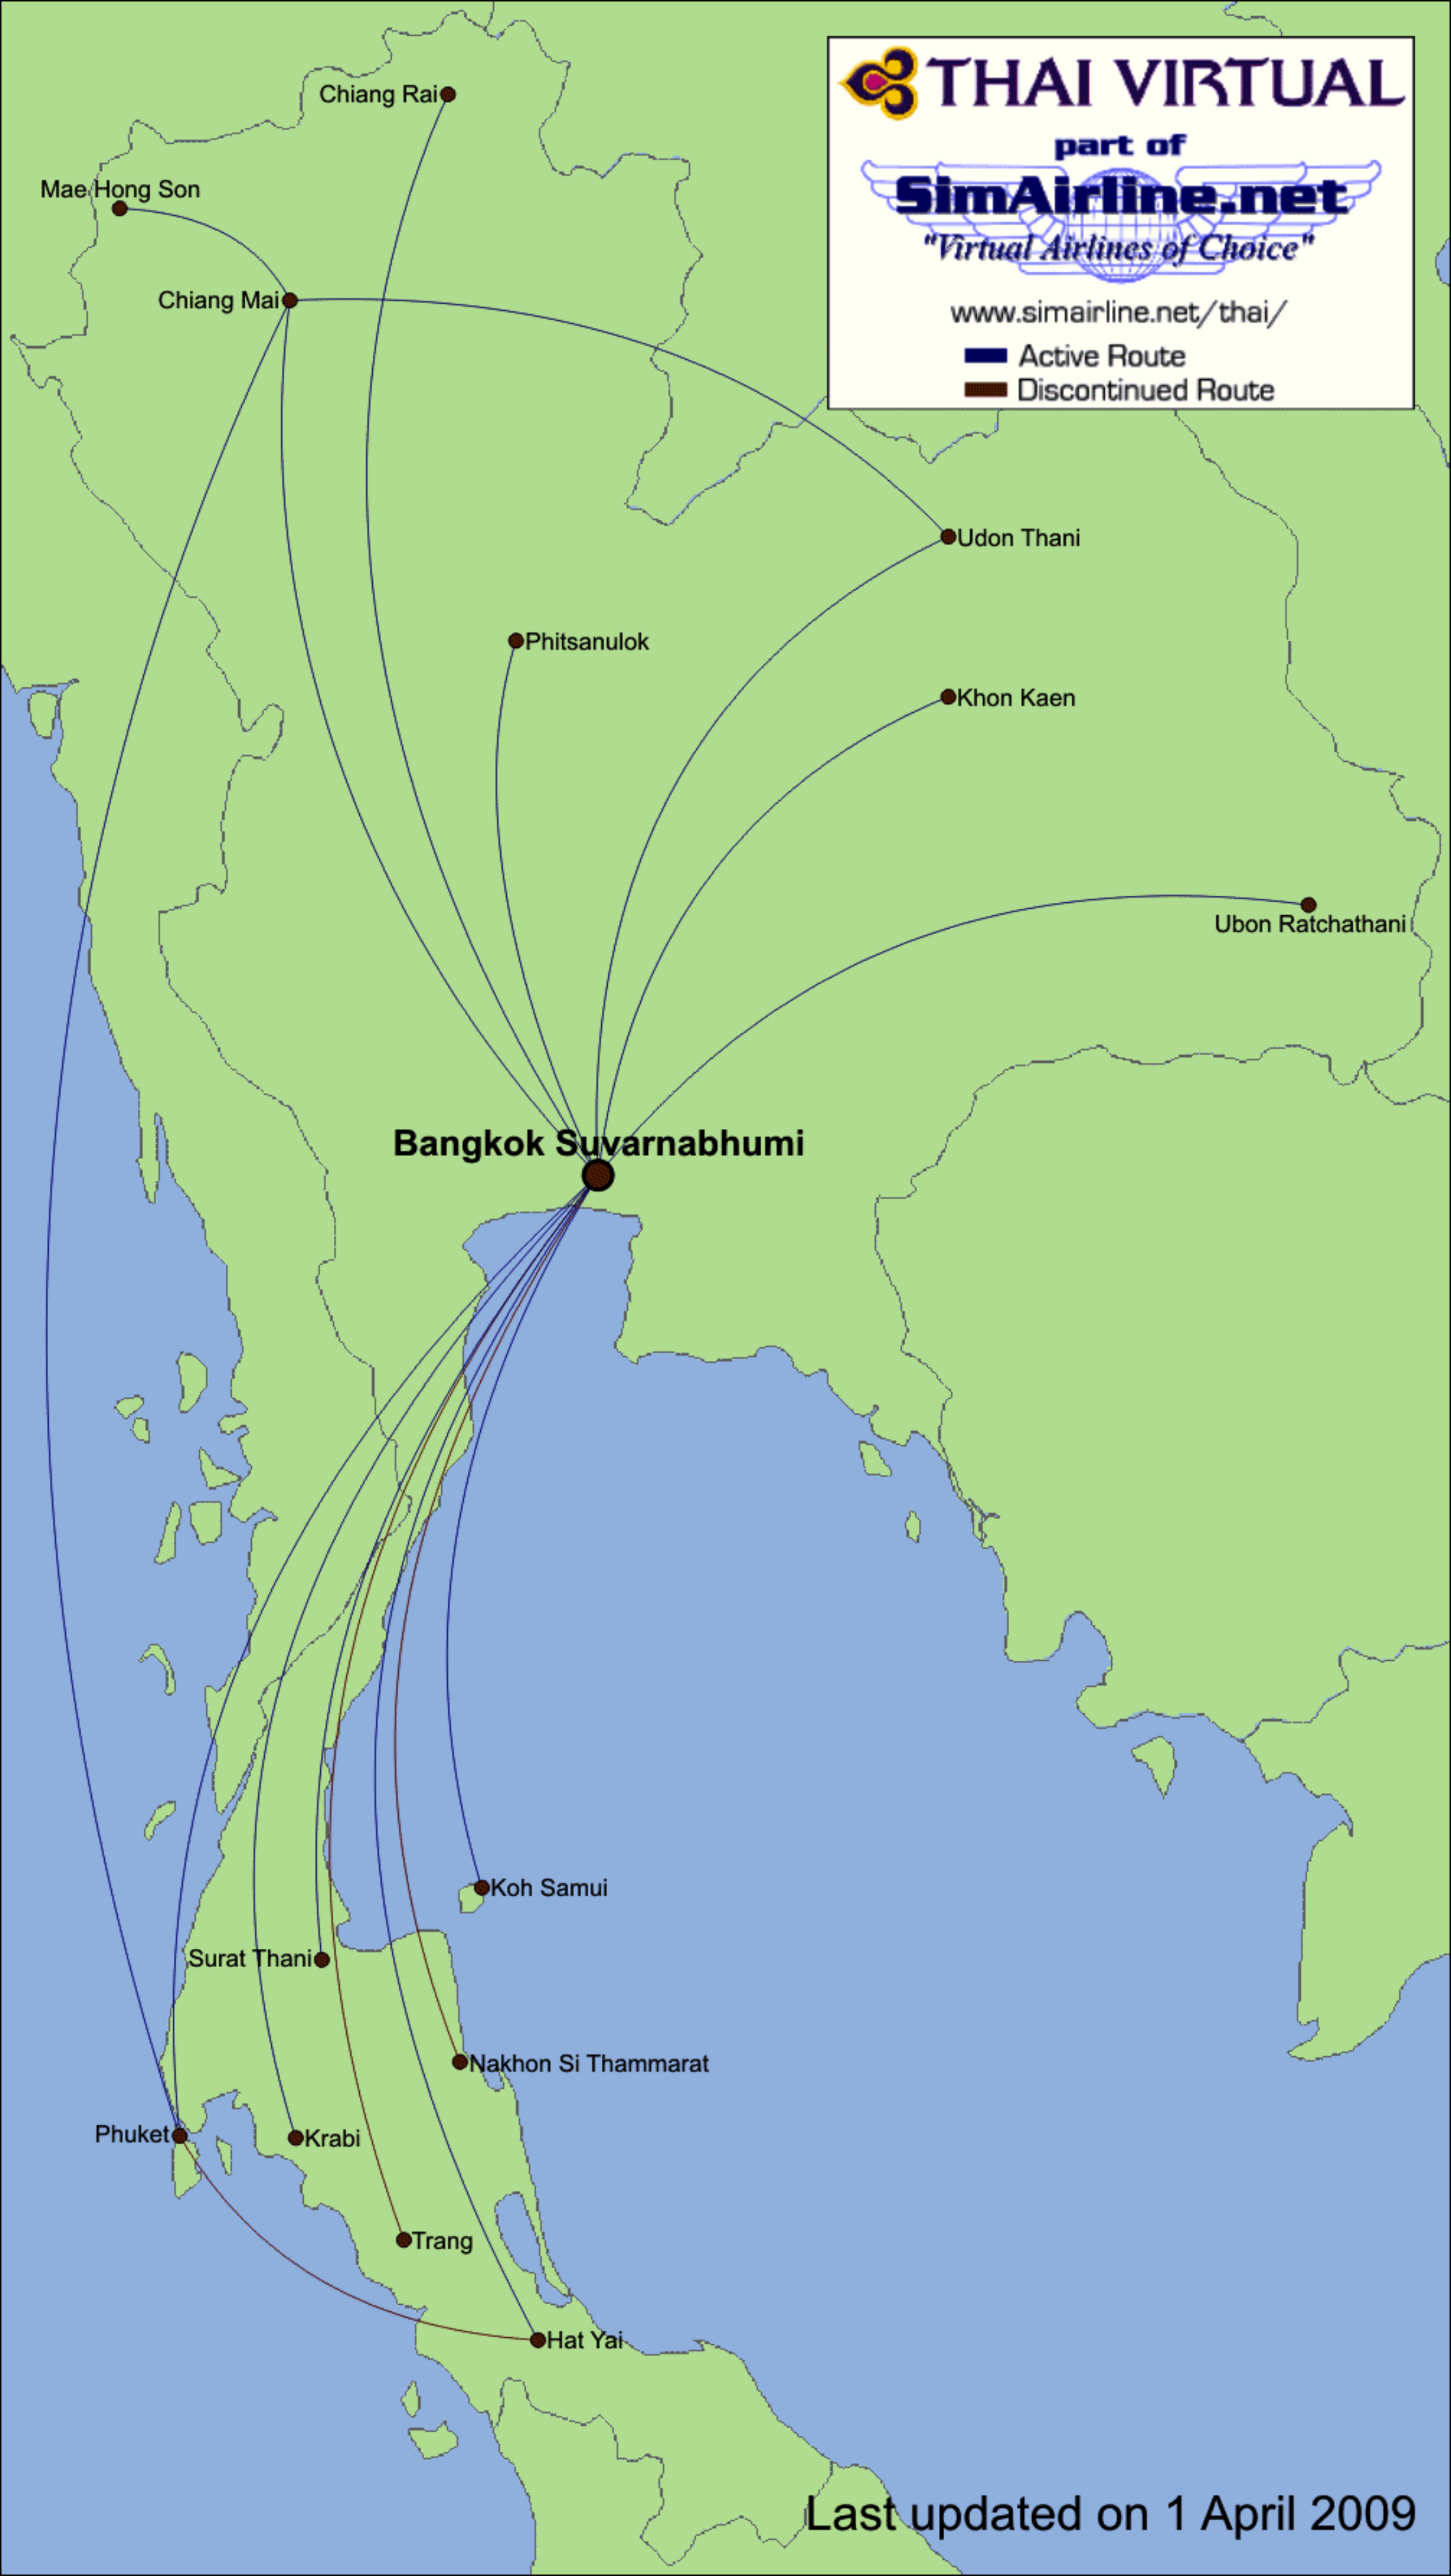

THAI VIRTUAL

part of

SimAirline.net

"Virtual Airlines of Choice"

www.simairline.net/thai/

■ Active Route

■ Discontinued Route

Last updated on 1 April 2009