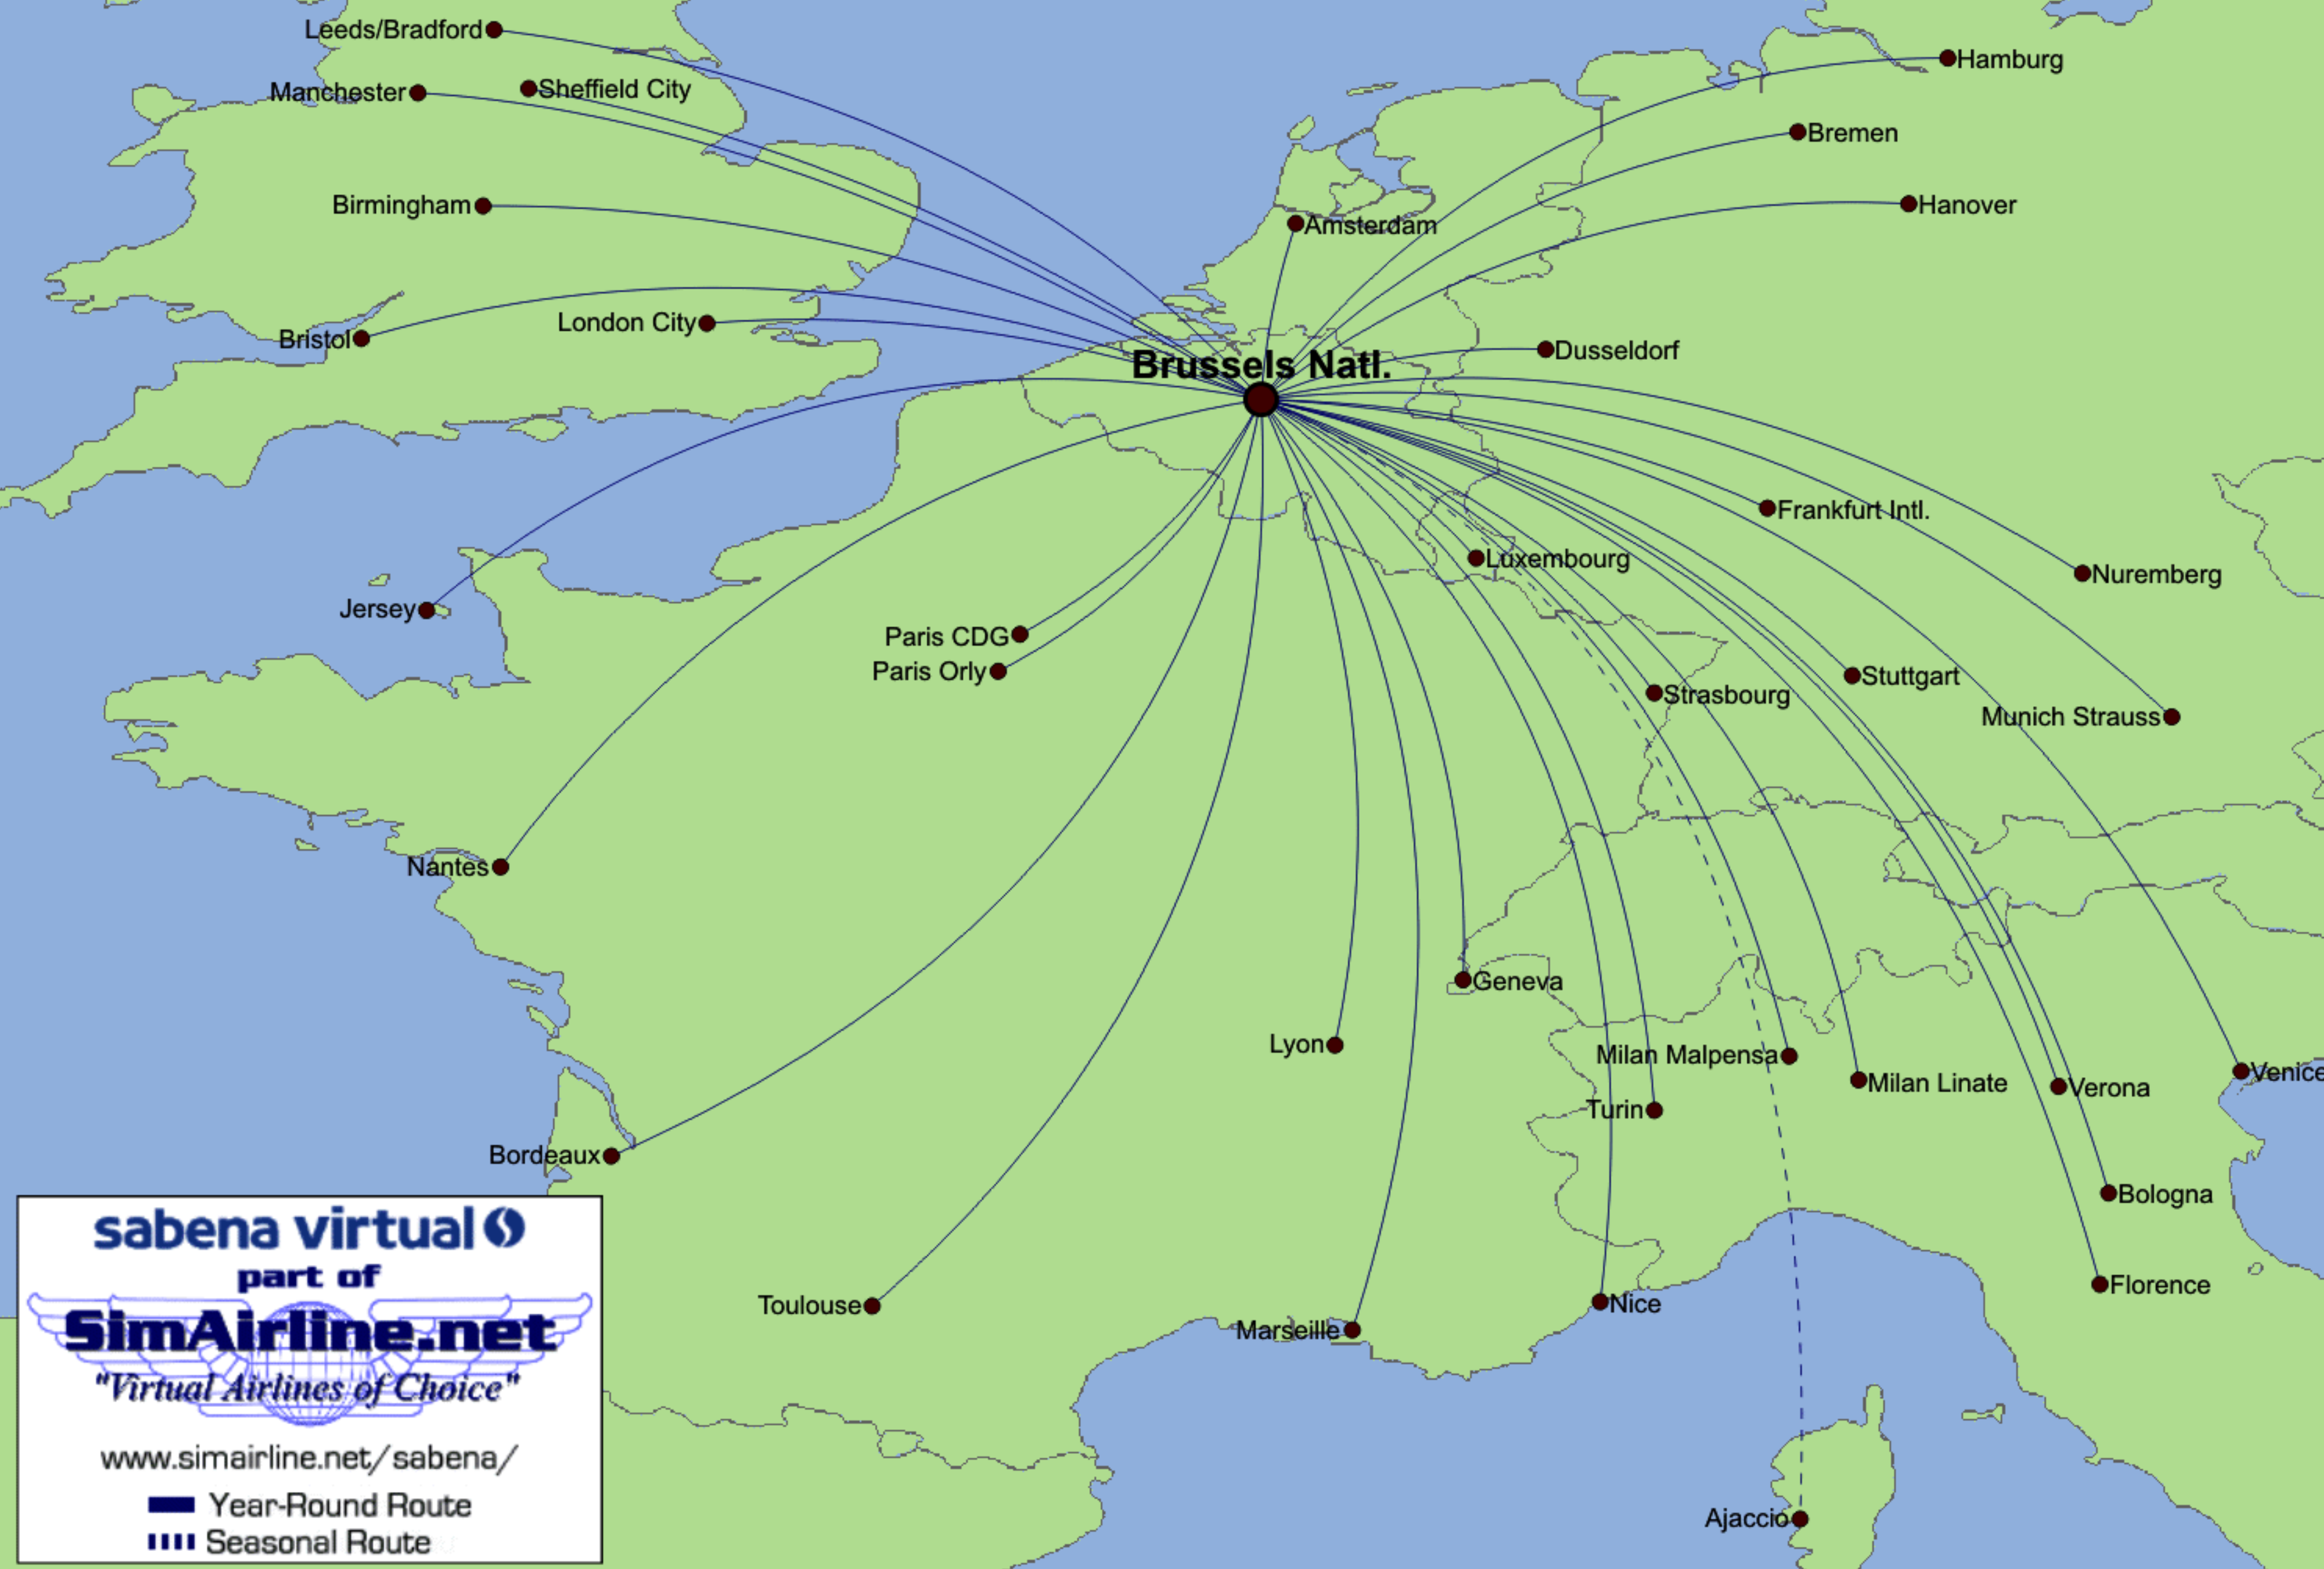

Last updated on 29 May 2009

sabena virtual 
part of
SimAirline.net
"Virtual Airlines of Choice"

www.simairline.net/sabena/

— Year-Round Route
- - - Seasonal Route