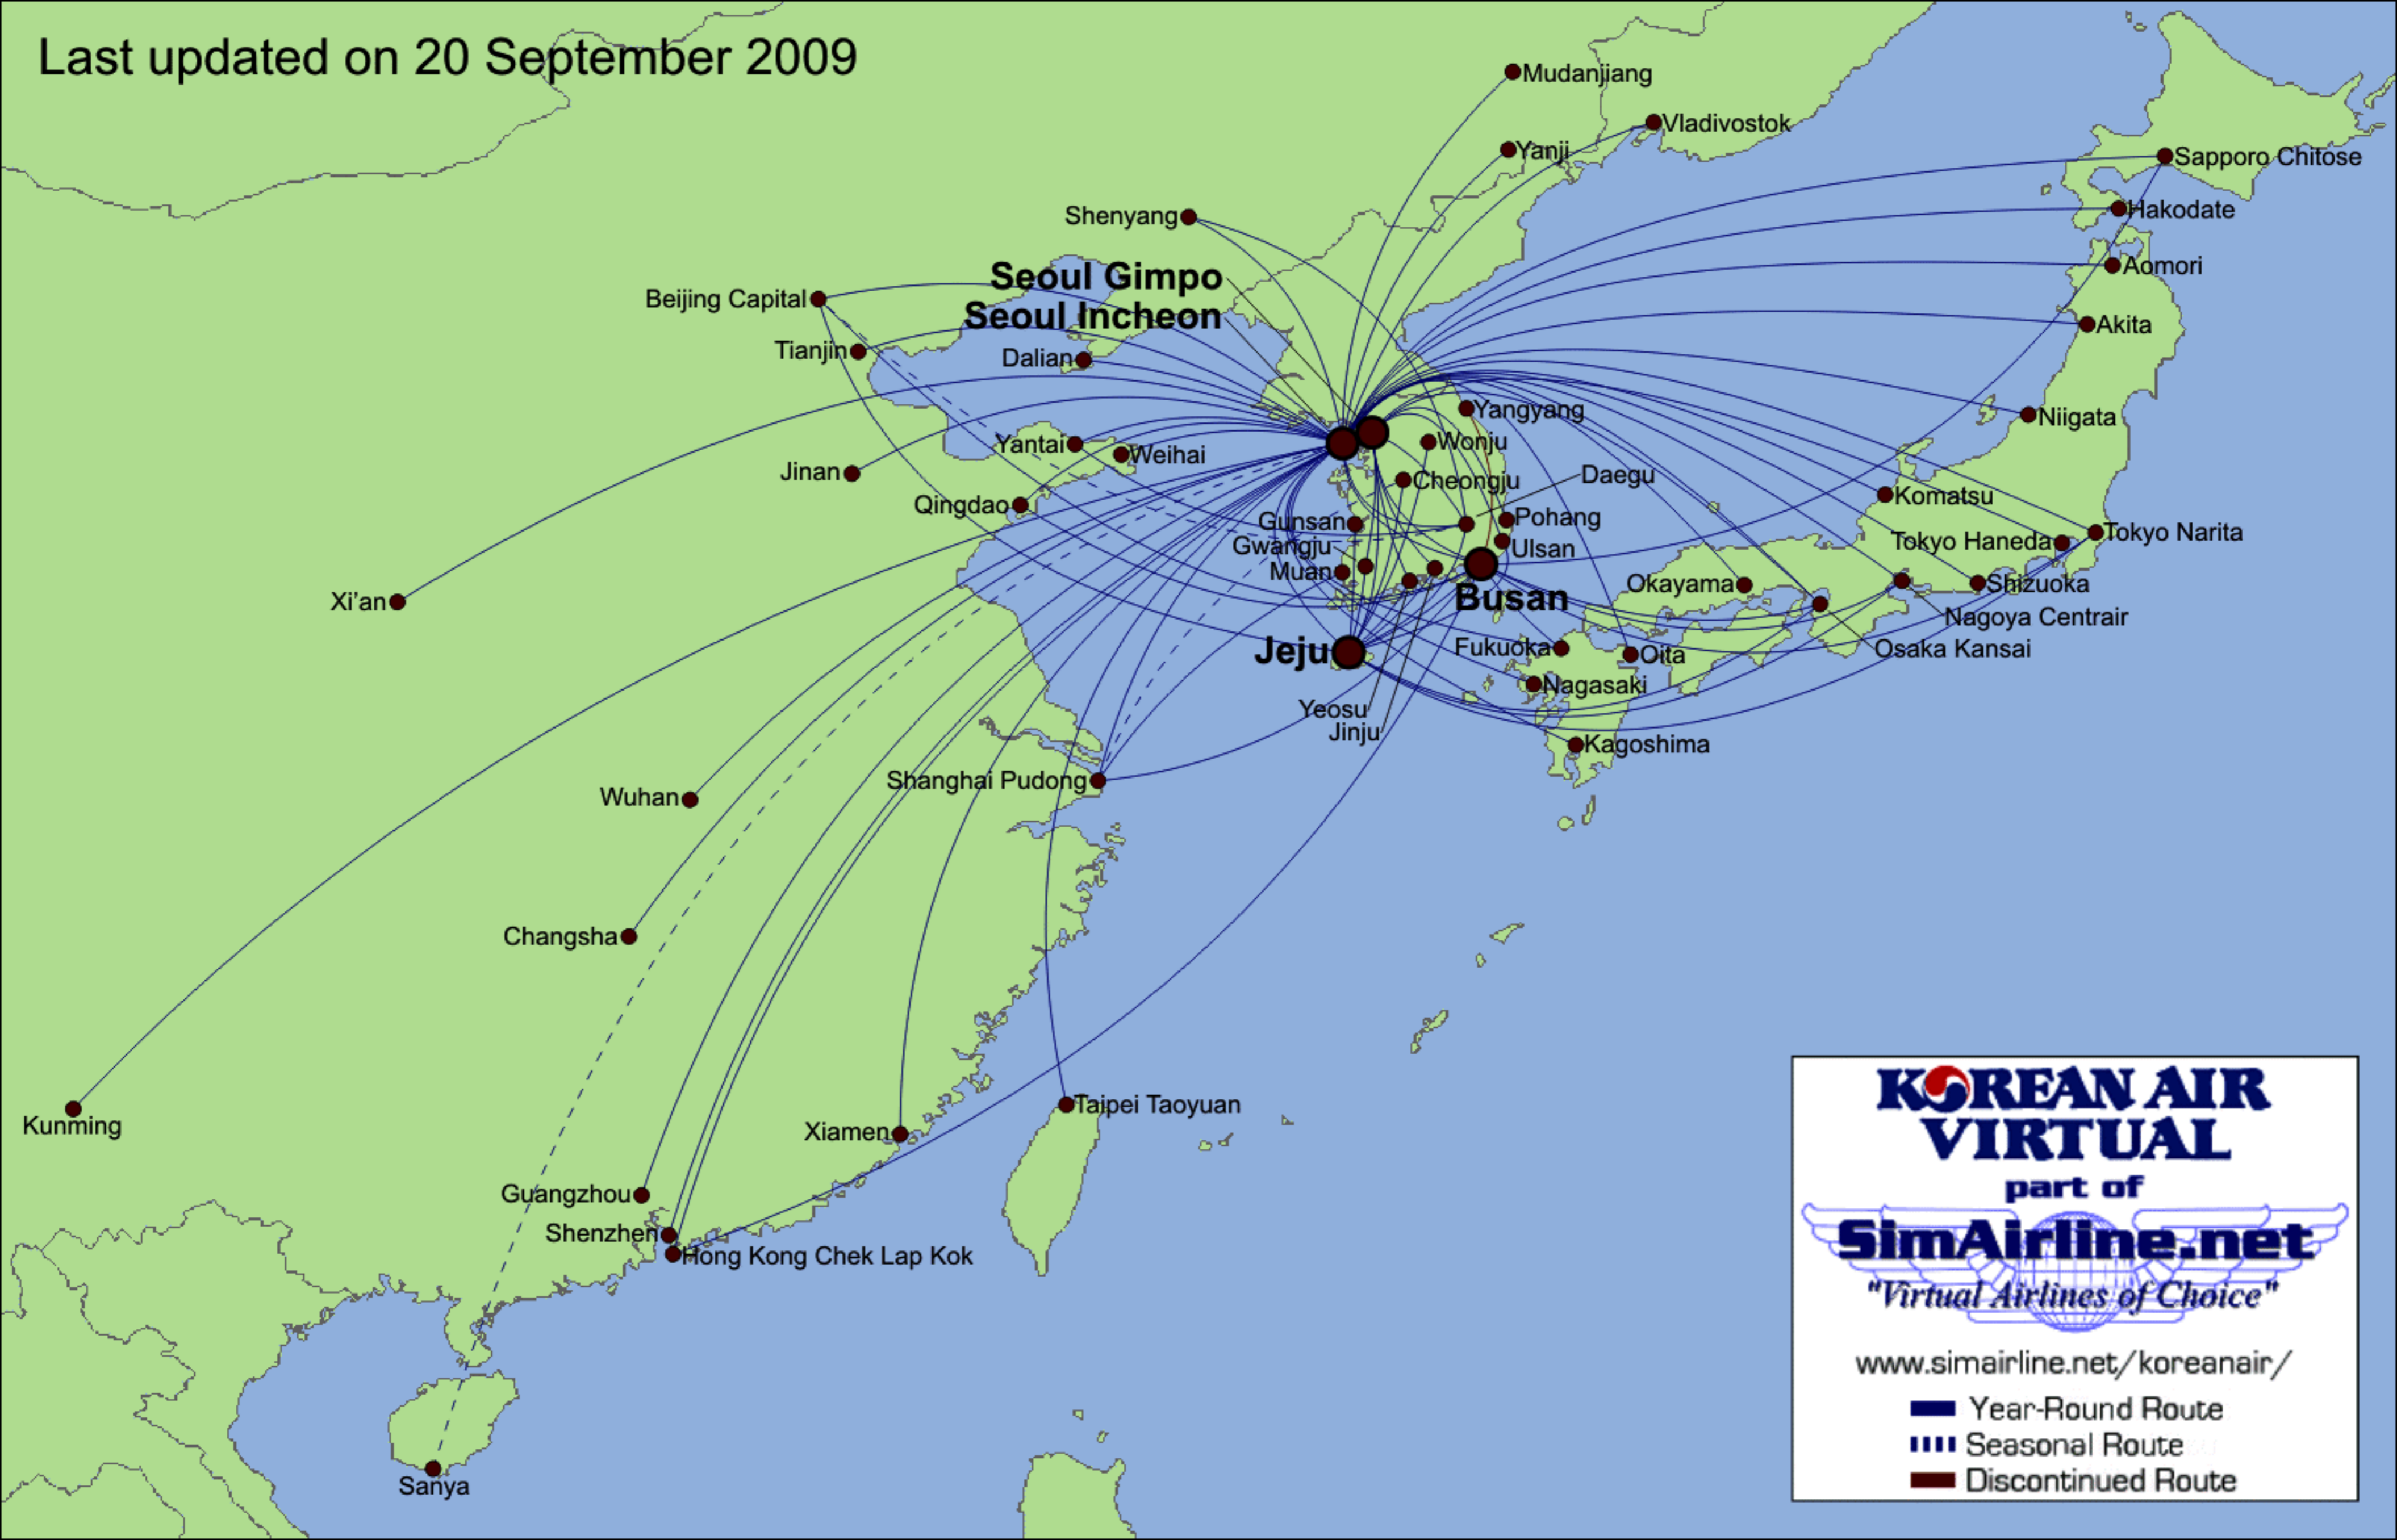

Last updated on 20 September 2009

KOREAN AIR
VIRTUAL
part of
SimAirline.net
"Virtual Airlines of Choice"

www.simairline.net/koreanair/

- Year-Round Route
- Seasonal Route
- Discontinued Route