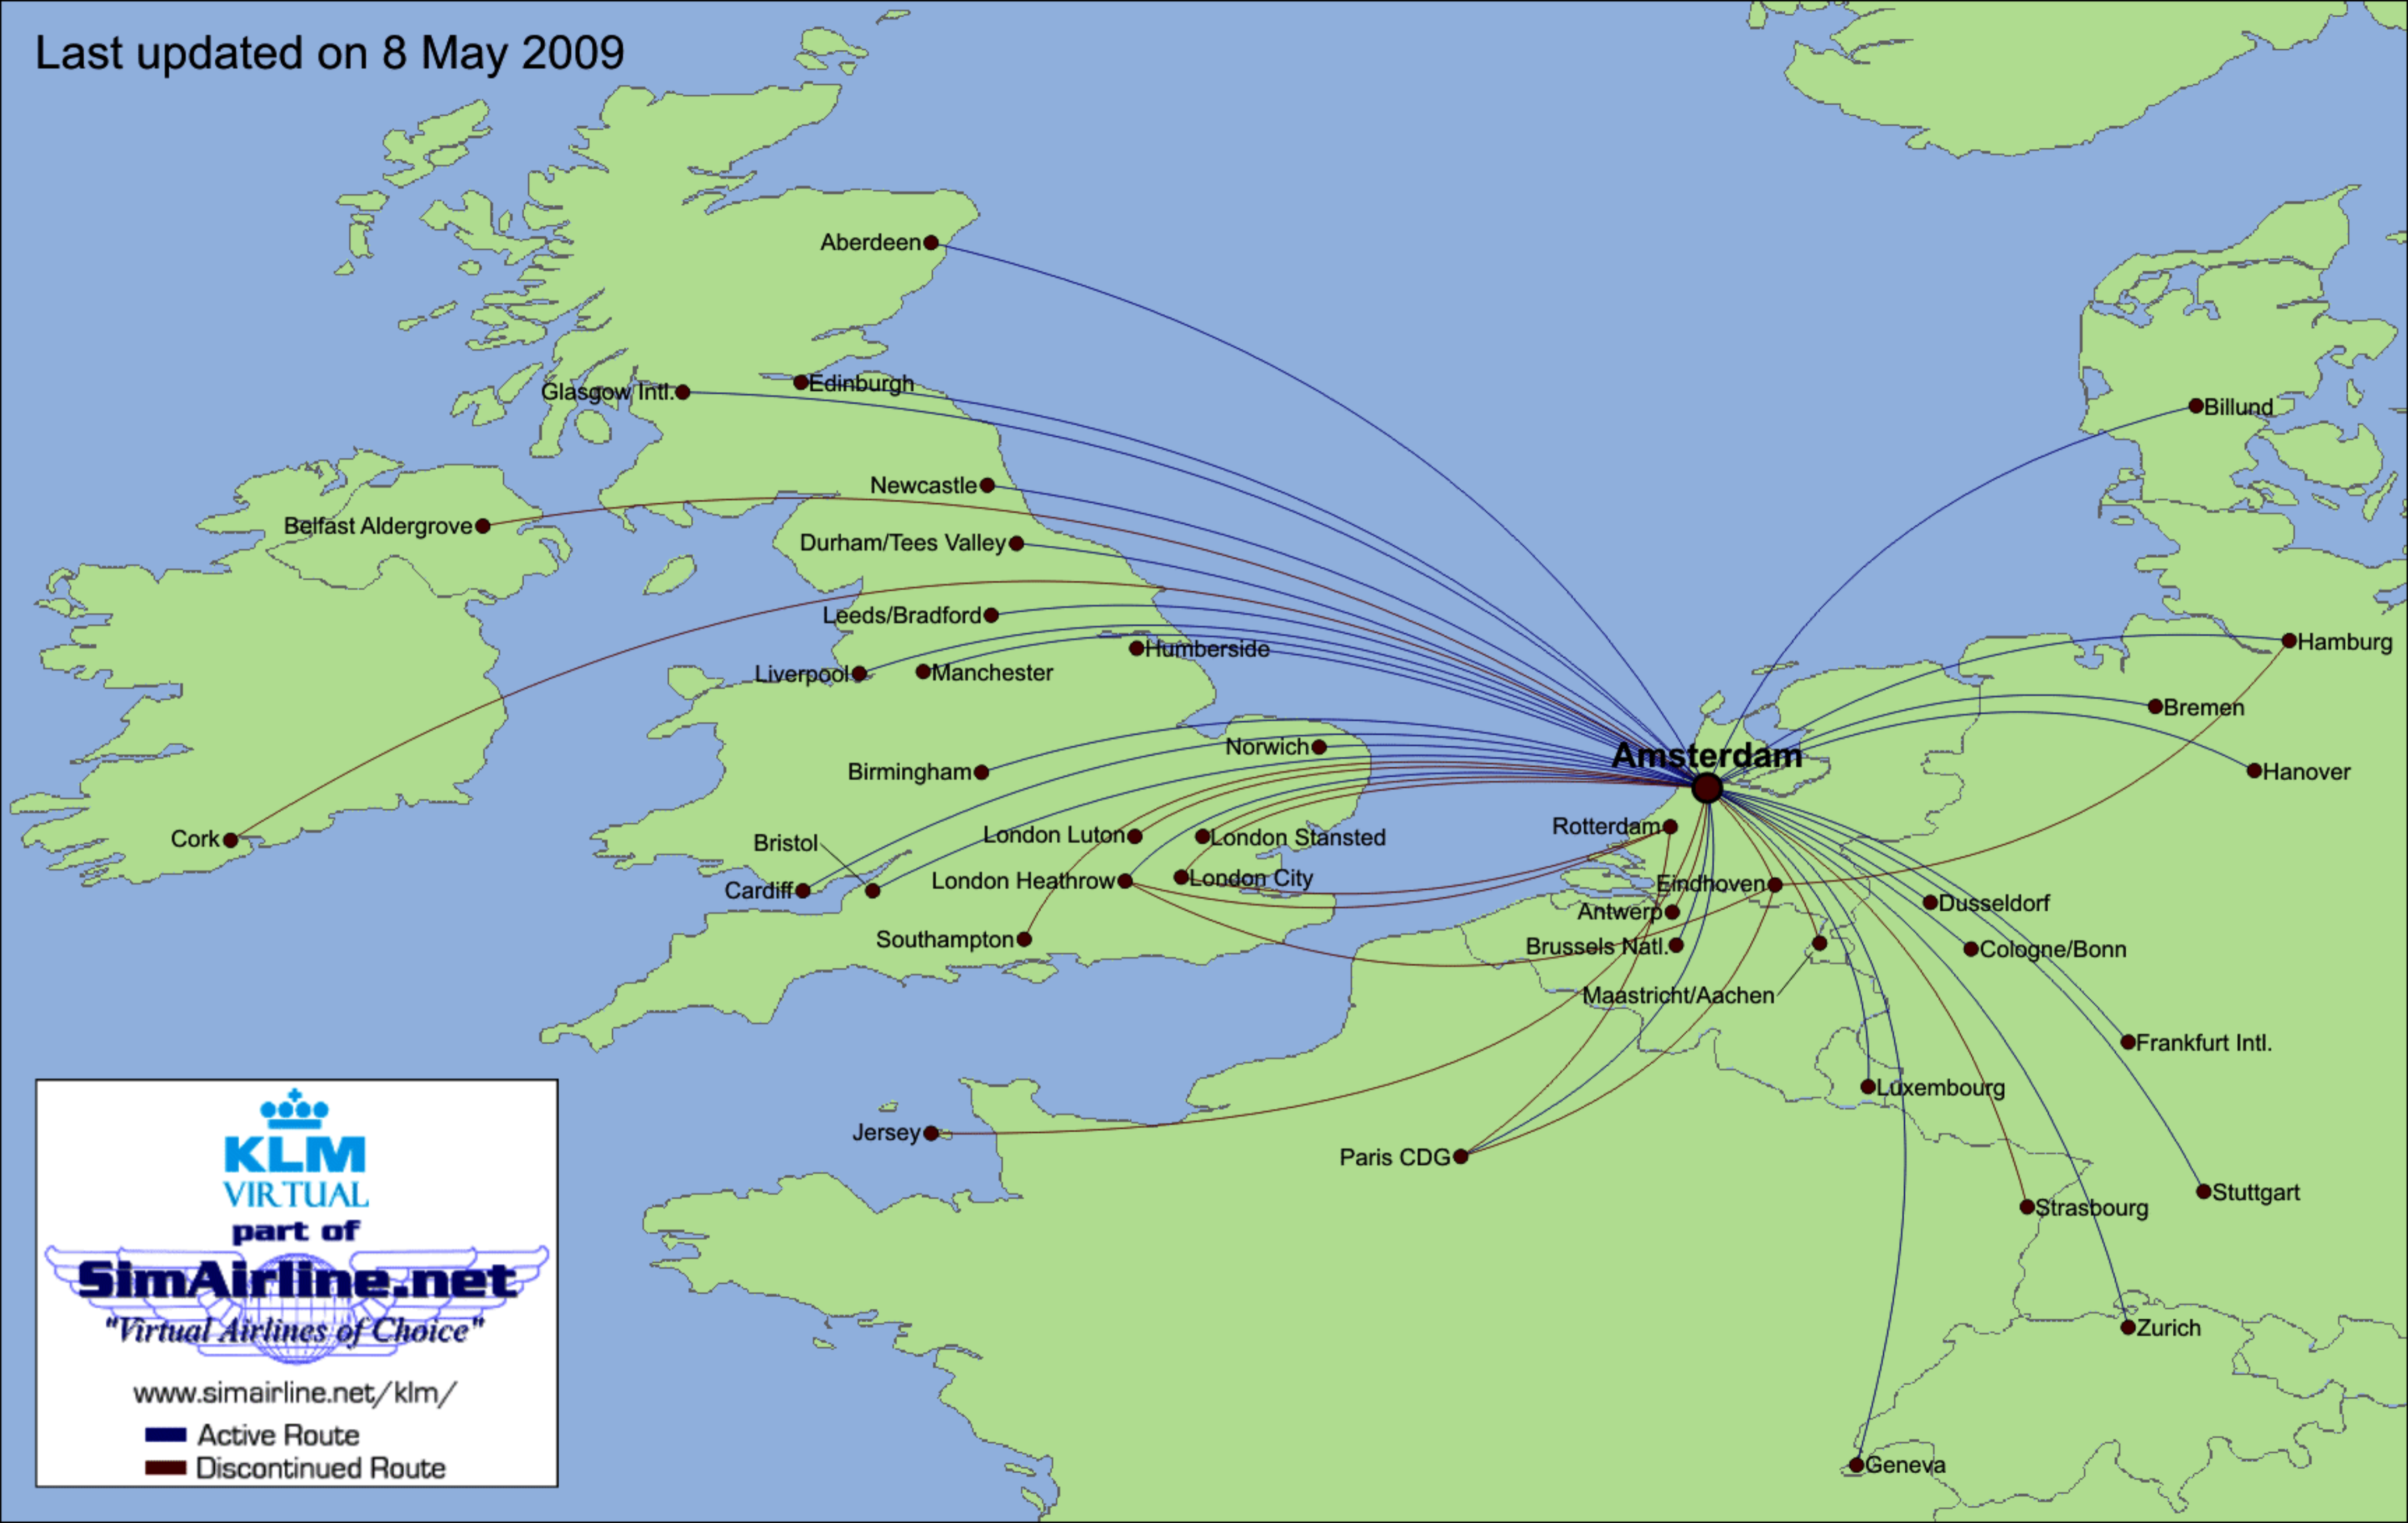

Last updated on 8 May 2009

KLM
VIRTUAL
part of
SimAirline.net
"Virtual Airlines of Choice"

www.simairline.net/klm/

- Active Route
- Discontinued Route