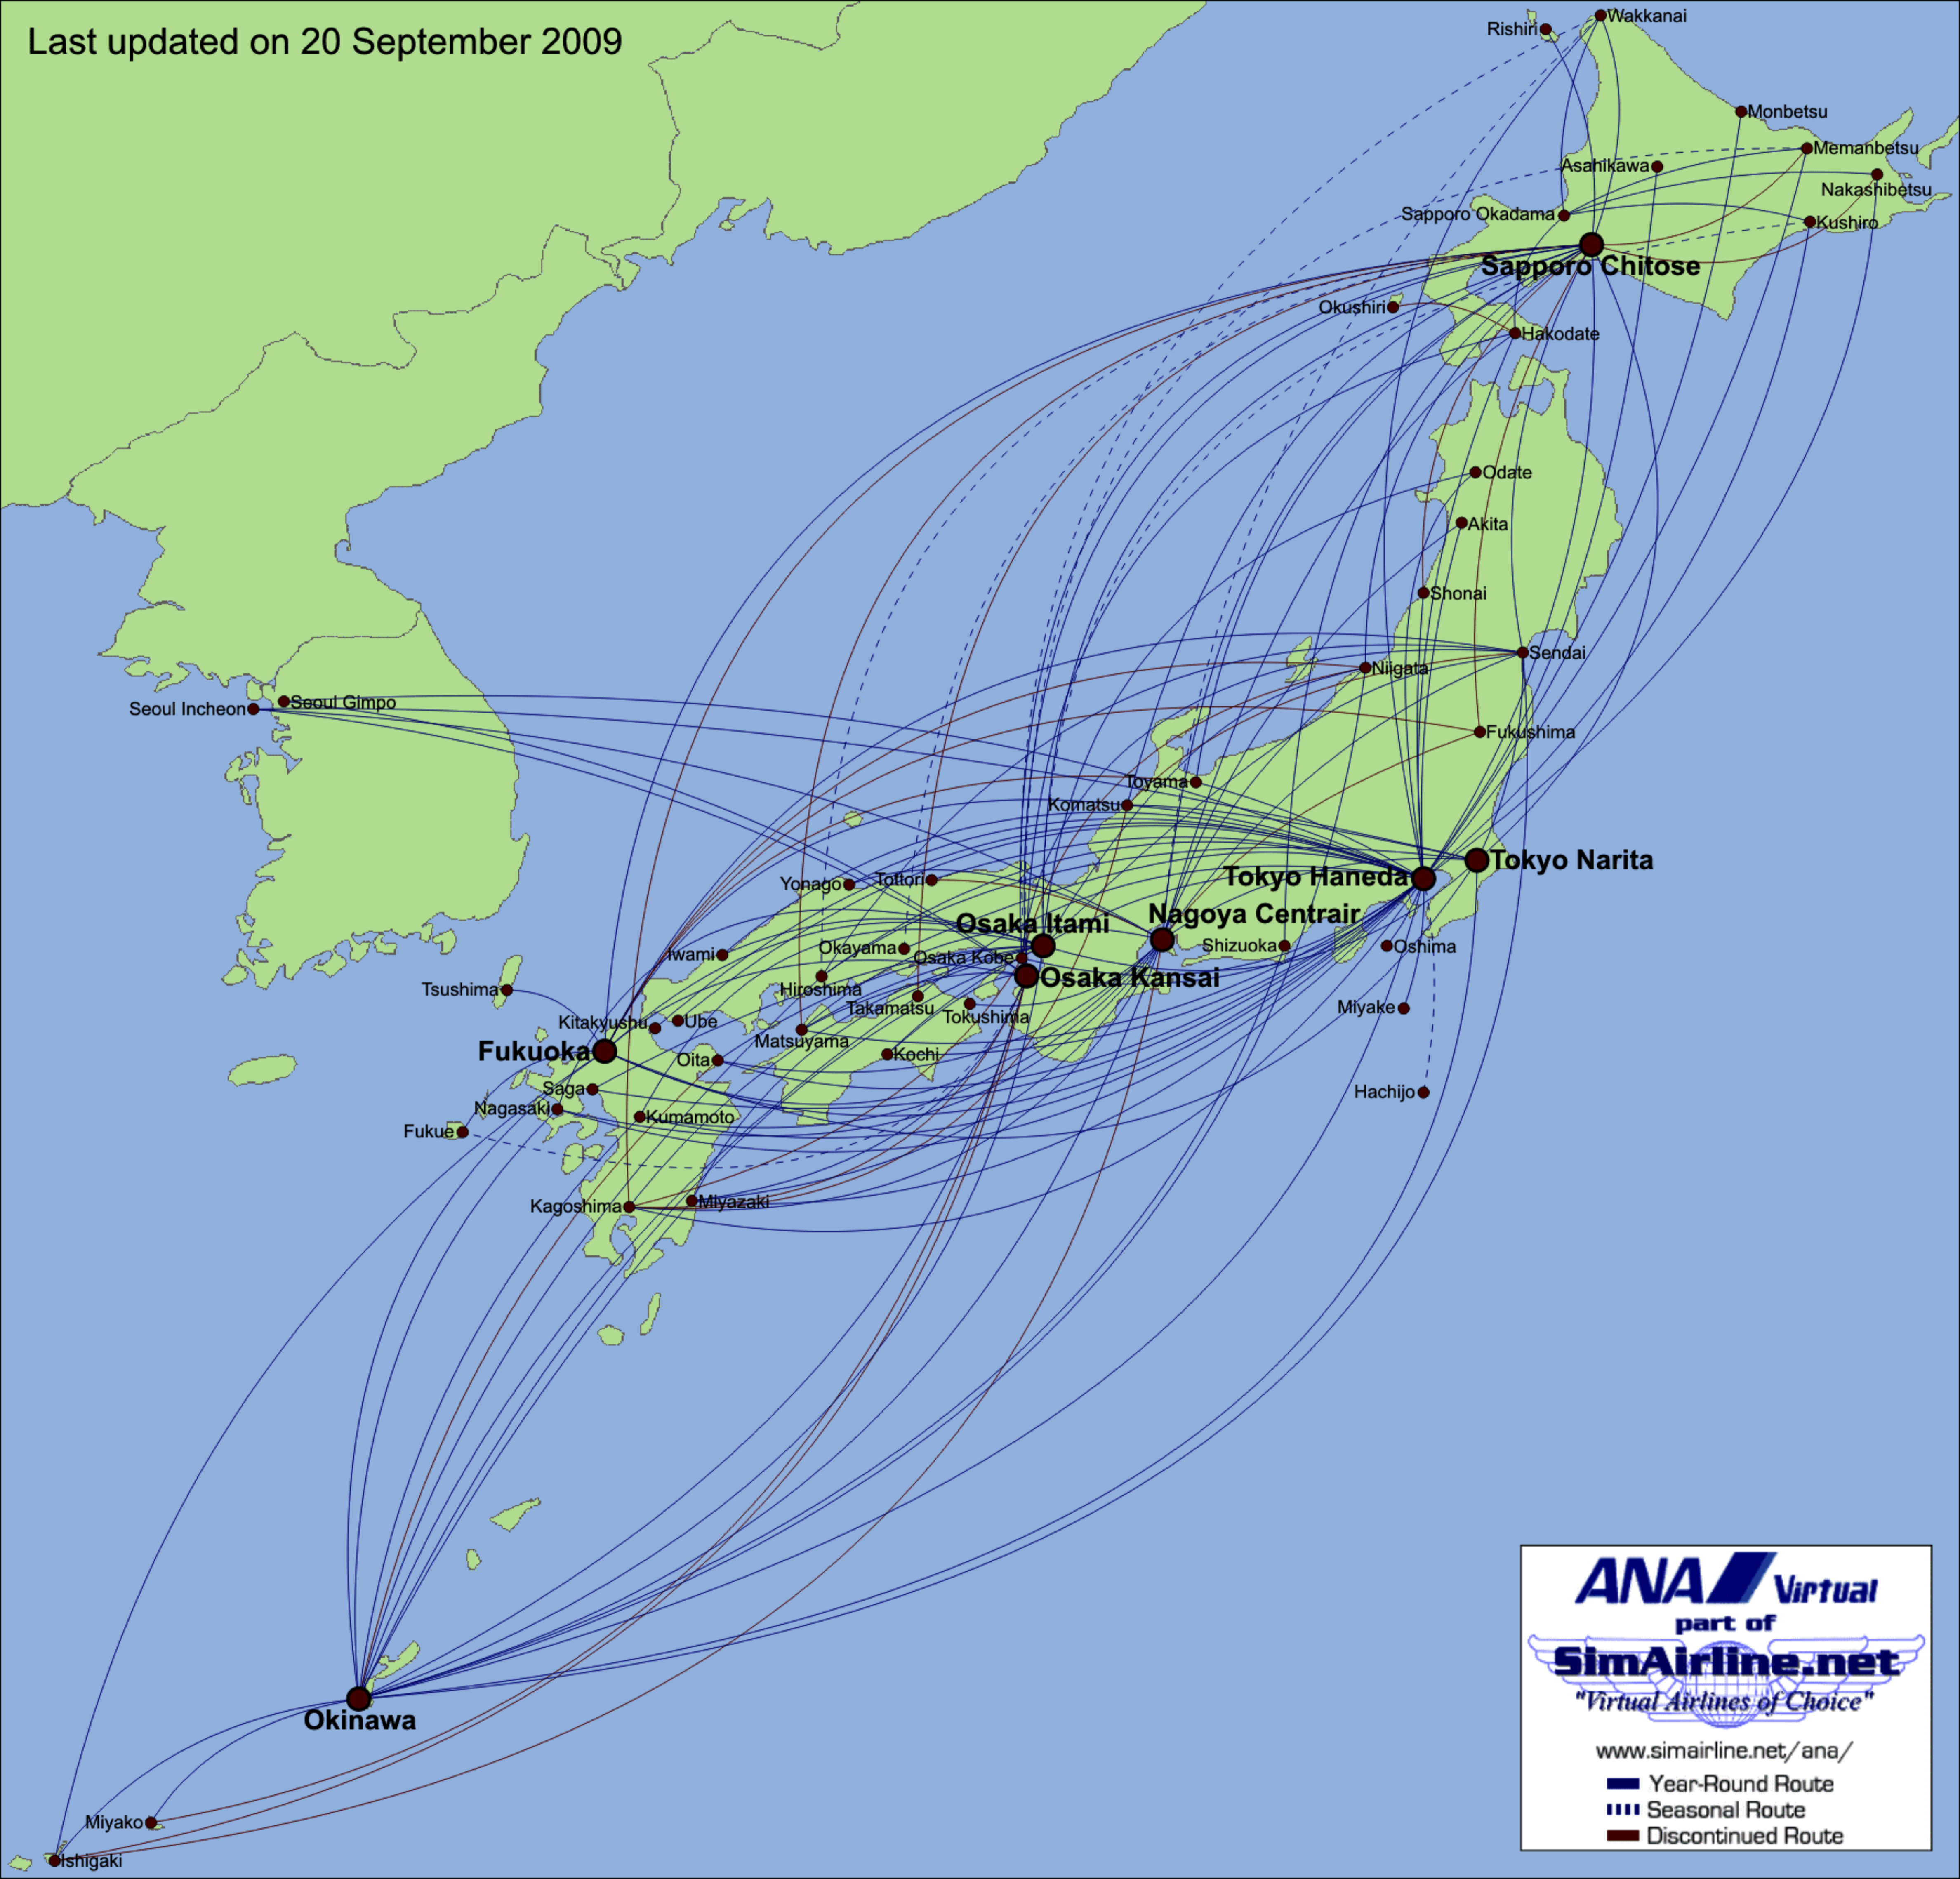

Last updated on 20 September 2009

**ANA** Virtual  
 part of  
**SimAirline.net**  
*"Virtual Airlines of Choice"*

[www.simairline.net/ana/](http://www.simairline.net/ana/)

- Year-Round Route
- - - Seasonal Route
- Discontinued Route